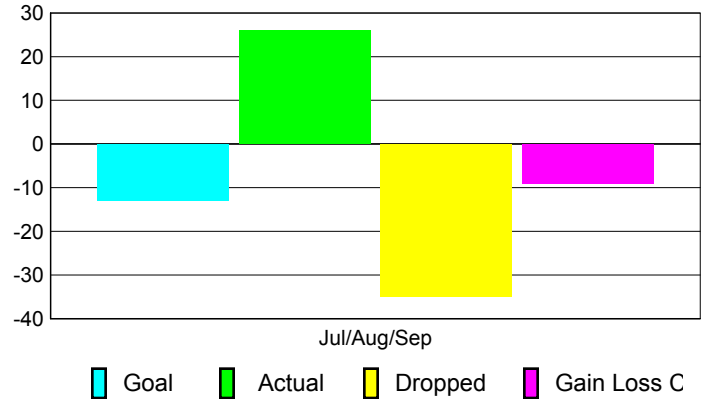

Membership Results 2010-2011

Goal, New, Dropped, Gain/Loss